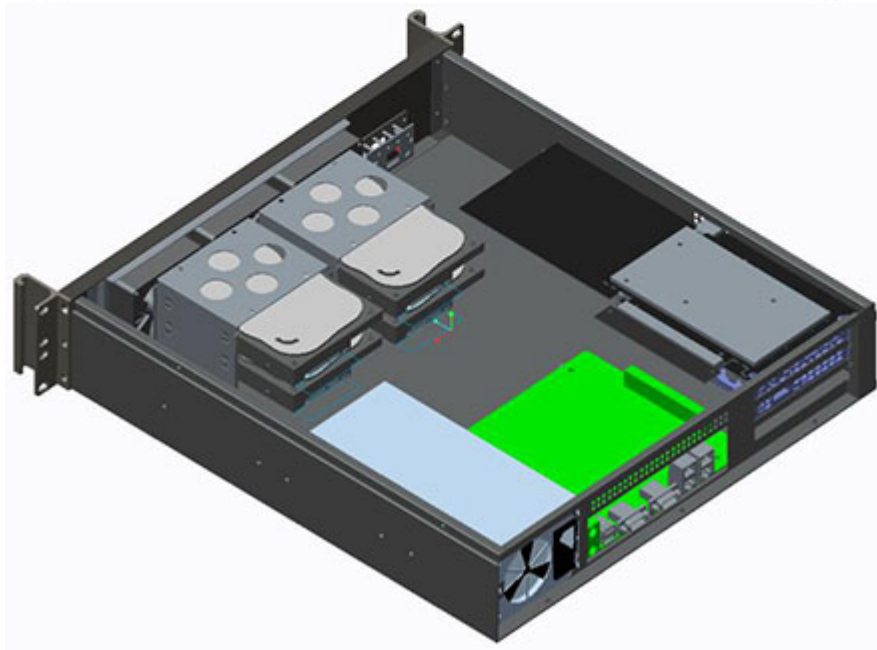

119.95 EUR  
incl. 19% VAT, plus [shipping](#)

**Support:**  [Drawing](#)

Size: W430\*H89\*D468 mm

Material: Panel: Aluminum

Body: 1.0mm SGCC

Colour: Black

Front panel: Power sw & reset sw & Power led & HDD led & 2\* USB2.0

PSU: Support 2U PSU

Cooling Fan: 2\*8 cm fans

Motherboard: Support 9.6\*9.6 inch and below

Disk Driver Bay: 4\*3.5" HDD bays

Expansion slot: 3 full size horizontal slots